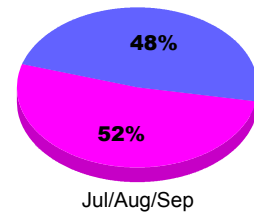

**Membership Results
2012-2013**

**Membership
2011-2012**

Month	Net Memb Goal	Actual New Memb	Actual Dropped Memb	Gain/Loss of Memb	Gain/Loss of Memb
Jul/Aug/Sep		42	-40	2	52
Totals		42	-40	2	52

Membership Results 2012-2013

Goal, New, Dropped, Gain/Loss

Comparison of Membership Gain/Loss

Current Year Compared to the Previous Year

Gender Comparison 2012-2013

Male Female