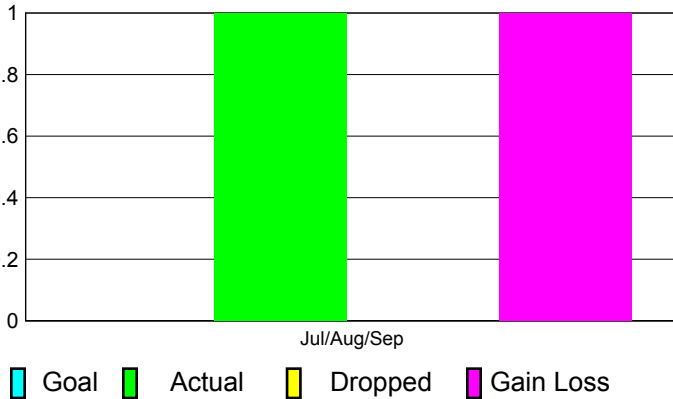

2012-2013 GMT Reports for District (or Undistricted) **District 307B2**

GMT: **EDDY WIDJANARKO**

Location: **INDONESIA**

GMT CA: **7**

CLUBS

**Club Results
2012-2013**

**Clubs
2011-2012**

Month	New Club Goal	Actual New Clubs	Actual Dropped Clubs	Gain/Loss of Clubs	Gain/Loss of Clubs
Jul/Aug/Sep		1	0	1	1
Totals		1	0	1	1

Club Results 2012-2013

Goal, New, Dropped, Gain/Loss

Comparison of Club Gain/Loss

Current Year Compared to the Previous Year

YTD Status Quo Clubs 2012-2013

Status Quo Clubs Compared to Status Quo Members

MEMBERSHIP