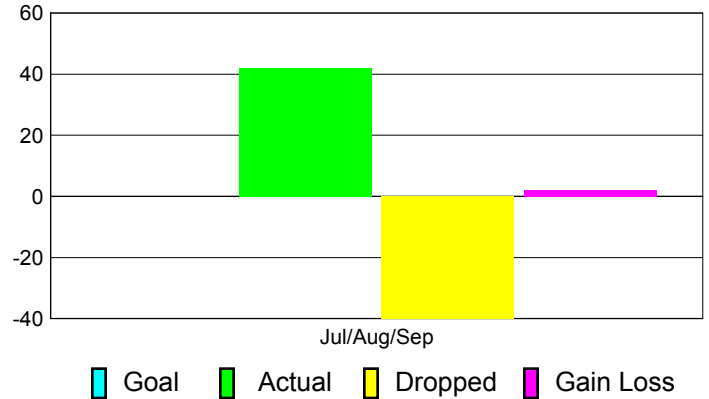

Membership Results 2012-2013

Goal, New, Dropped, Gain/Loss